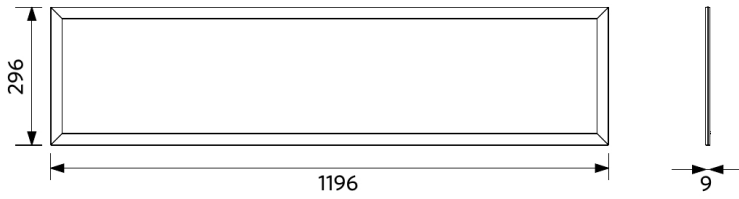

F

G

F

34
kWh/1000h

2019/2015

Dimensões (mm)

LEDPanelRc-S5 Re295

LEDPanelRc-S5
Driver On/Off