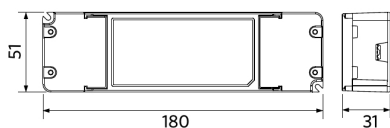

LEDPanelRc-S5
Driver Dim