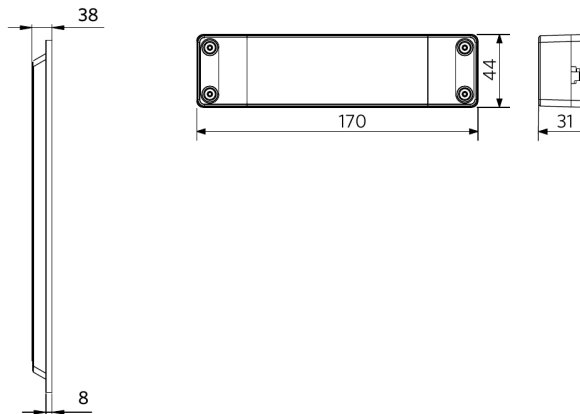

LEDPanelS-E4
Driver On/Off