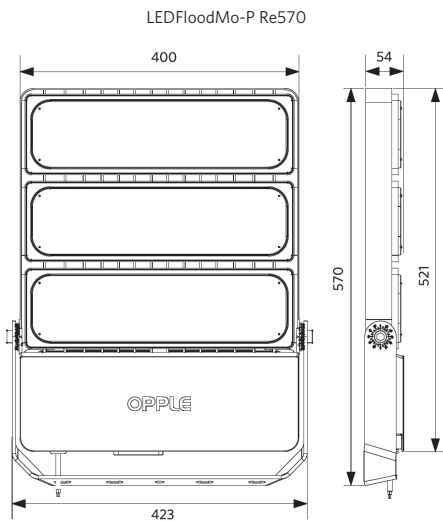

Technical Specifications	
Lifetime (L70)	100,000 h
Lifetime (L80)	70,000 h
On-/Off-cycles	100,000
Colour consistency (SDCM)	4
Dimmability	On-Off
Finishing	Grey RAL 870-3
Colour rendering index CRI	≥ 80
Degree of protection (IP)	IP66
Impact strength	IK08
Protection class	I
Risk group (EN 62471)	RG1
With control gear	Yes
Glow wire test	850°C
Driver failure rate (at 5,000 hrs)	1 %
Power factor	≥ 0.9

Electrical Supply	
Frequency	50/60 Hz
Nominal voltage	220-240 V AC
DC input voltage	See catalogue appendix Connection Specifications
230V Cable length	1 m

Mechanical Properties	
Housing material	Die-casted Aluminum
Optical material	Polycarbonate
Cover material	Polycarbonate
Coastal proof	Yes

Ambient Conditions	
Operating temperature	-40-+50°C
Application temperature	+25°C
Storage environment	-40-+50°C

5 YEARS WARRANTY

ENERGY
OPPLÉ Lighting
709000059600

A
B
C
D
E
F
G

D

250
kWh/1000h

2019/2015

Dimensional Drawing (mm)