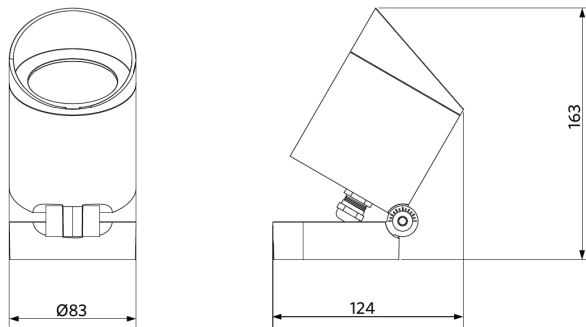

Technical Specifications	
Lifetime (L70)	50,000 h
Lifetime (L80)	30,000 h
On-/Off-cycles	100,000
Colour consistency (SDCM)	4
Dimmability	On-Off
Finishing	Black
Colour rendering index (CRI)	> 80
Degree of protection (IP)	IP66
Impact strength	IK07
Protection class	I
Risk group (EN 62471)	RG1
With control gear	Yes
Glow wire test	850°C
Displacement factor (DF)	≥ 0.9
Surge protection	2.5 kV

Electrical Supply	
Frequency	50/60 Hz
Nominal voltage	220-240 V
DC input voltage	See catalogue appendix Connection Specifications

Mechanical Properties	
Housing material	Aluminum
Optical material	Polycarbonate

Ambient Conditions	
Operating temperature	-30-+50°C
Application temperature	+25°C
Storage environment	-30-+60°C

OPPLE Lighting
709000027200

A

B

C

D

E

F

G

8

kWh/1000h

2019/2015

Dimensional Drawing (mm)

LEDSpotProjector-E Rd82