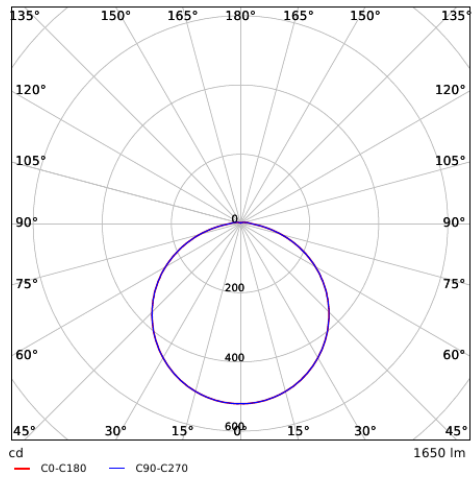

Photometric Data