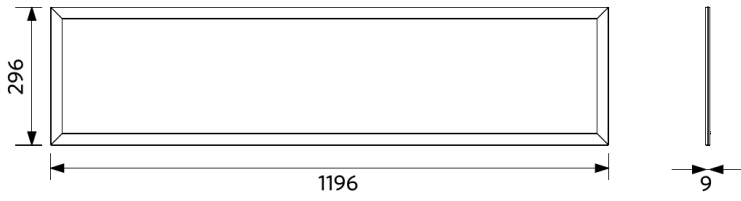

Dimensional Drawing (mm)

LEDPanelRc-S5 Re295