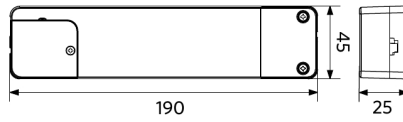

Dimensional Drawing (mm)

LEDPanelRc-S5 Re295

LEDPanelRc-S5
Driver On/Off

LEDPanelRc-S5
Driver Dim

LEDPanelRc-S5
Driver Tunable White

Photometric Data