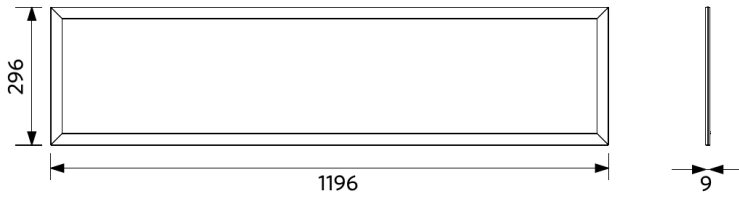

Dimensional Drawing (mm)

LEDPanelRc-S5 Re295