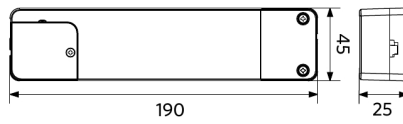

LEDPanelRc-S5
Driver Tunable White