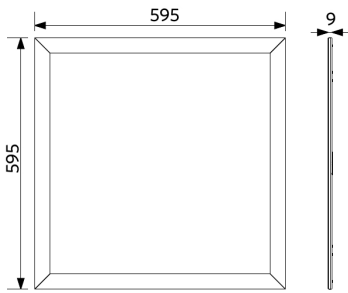

Dimensional Drawing (mm)

LEDPanelRc-S5 Sq595