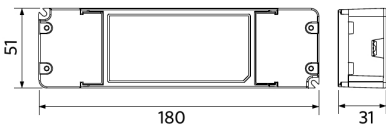

## Dimensional Drawing (mm)

LEDPanelRc-S5 Sq595

LEDPanelRc-S5  
Driver On/Off

LEDPanelRc-S5  
Driver Dim

LEDPanelRc-S5  
Driver Tunable White