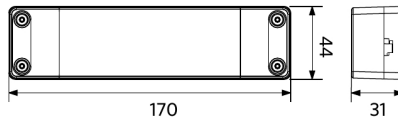

LEDPanelRc-S5
Driver On/Off