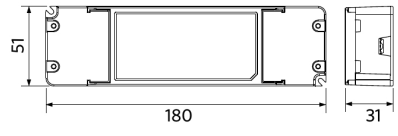

## Dimensional Drawing (mm)

LEDPanelRc-S5 Sq595

LEDPanelRc-S5  
Driver On/Off

LEDPanelRc-S5  
Driver Dim

LEDPanelRc-S5  
Driver Tunable White