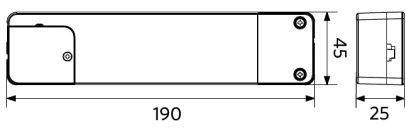

## Dimensional Drawing (mm)

LEDPanelRc-S5 Sq595

LEDPanelRc-S5  
Driver On/Off

LEDPanelRc-S5  
Driver Dim

LEDPanelRc-S5  
Driver Tunable White