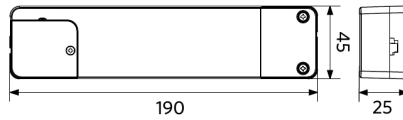

LEDPanelRc-S5
Driver Tunable White