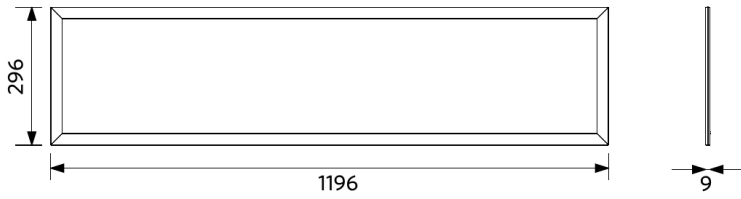

E

F

G

30
kWh/1000h

2019/2015

Dimensional Drawing (mm)

LEDPanelRc-S5 Re295

LEDPanelRc-S5
Driver On/Off