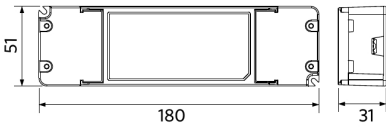

LEDPanelRc-S5
Driver Dim