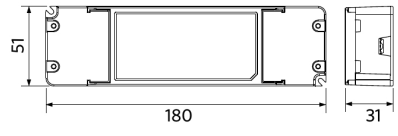

LEDPanelRc-S5 Driver Dim