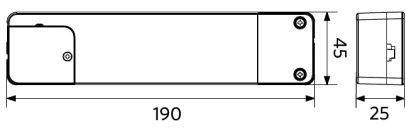

LEDPanelRc-S5 Driver Tunable White