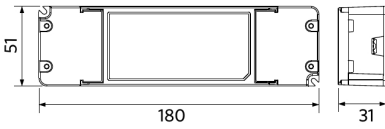

## Dimensional Drawing (mm)

LEDPanelRc-S5 Re295

LEDPanelRc-S5  
Driver On/Off

LEDPanelRc-S5  
Driver Dim

LEDPanelRc-S5  
Driver Tunable White