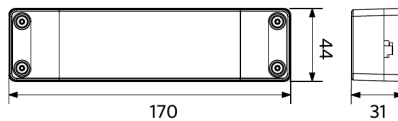

LEDPanelRc-S5
Driver On/Off