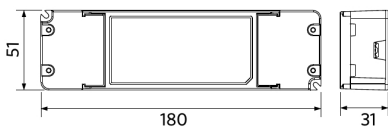

LEDPanelRc-S5
Driver Dim