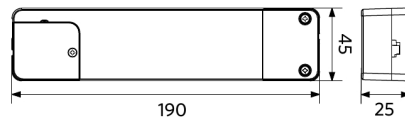

LEDPanelRc-S5
Driver Tunable White