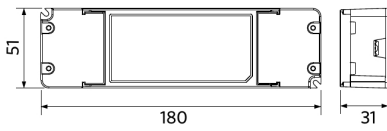

## Produktmaße (mm)

LEDPanelRc-S5 Sq595

LEDPanelRc-S5  
Driver On/Off

LEDPanelRc-S5  
Driver Dim

LEDPanelRc-S5  
Driver Tunable White