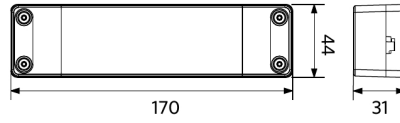

LEDPanelRc-S5
Driver On/Off