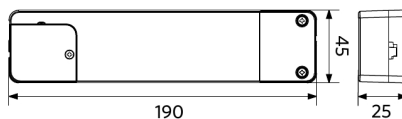

LEDPanelRc-S5
Driver Tunable White