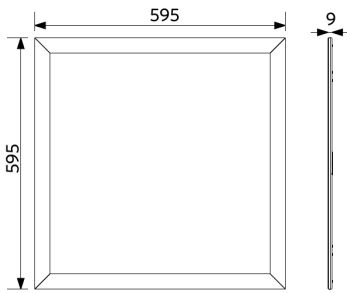

ENERGY

OPPLE Lighting
542004068200

A **B** **C** **D** **E** **F** **G**

30
kWh/1000h

2019/2015

Produktmaße (mm)

LEDPanelRc-S5 Sq595

LEDPanelRc-S5
Driver On/Off