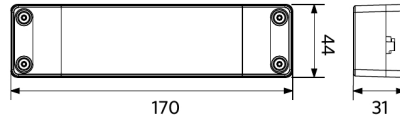

LEDPanelS-P6
Driver On/Off