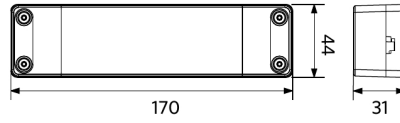

LEDPanelS-P6
Driver On/Off