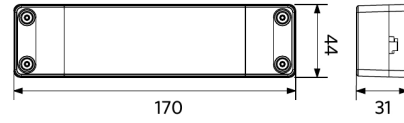

LEDPanelS-P6
Driver On/Off