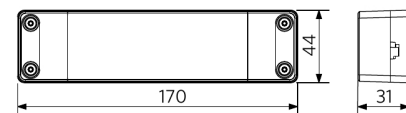

LEDPanelS-E4 Driver On/Off