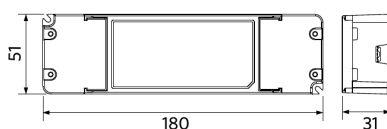

## Produktmaße (mm)

LEDPanelS-E4 Re295-32W

LEDPanelS-E4 Driver On/Off

LEDPanelS-E4 Driver DALI