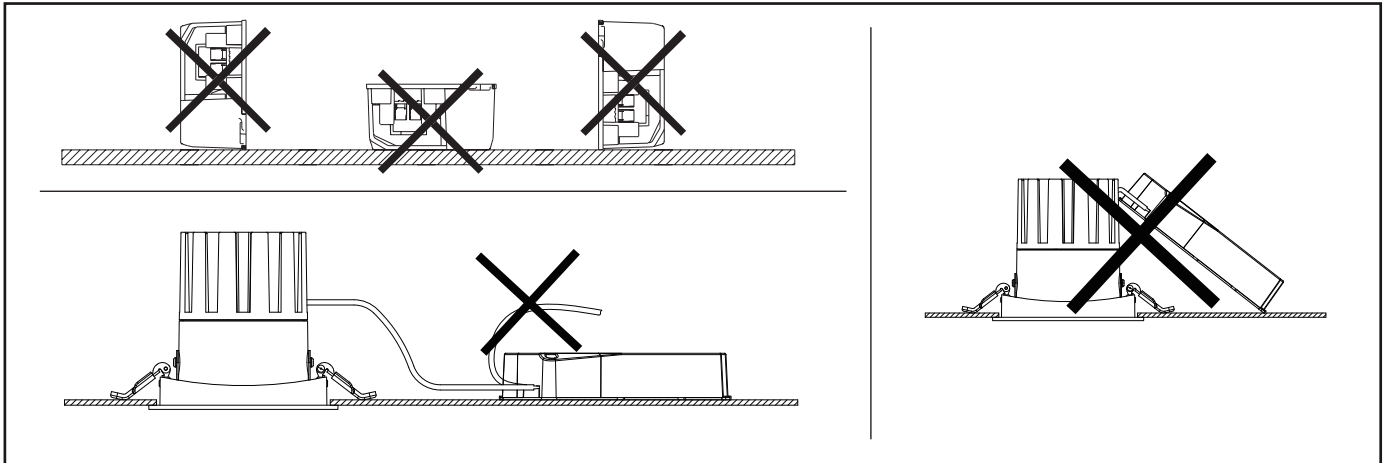

LED Spot Performer RA DALI

Type	CCT	kg
LED SP-RA-P 30W-DALI	3000K	0.9 kg
	4000K	0.9 kg
LED SP-RA-P 45W-DALI	3000K	1.3 kg
	4000K	1.3 kg

Type	A(mm)	B(mm)	C(mm)
LED SP-RA-P 30W-DALI	152	540	285
LED SP-RA-P 45W-DALI	190	575	320

Type	H(mm)	Ø (mm)	D (mm)
LED SP-RA-P 30W-DALI	127	125	135
LED SP-RA-P 45W-DALI	163	150	170

If the external flexible cable or cord of this luminaire is damaged, it shall be exclusively replaced by the manufacturer or his service agent or a similar qualified person in order to avoid a hazard.