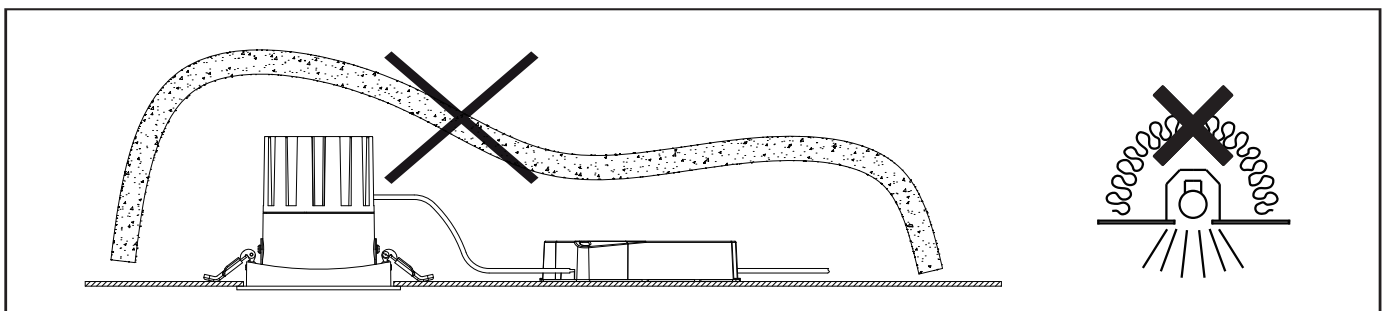

LED Spot Performer RA DALI

Type	CCT	kg
LED SP-RA-P 30W-DALI	3000K	0.9 kg
	4000K	0.9 kg
LED SP-RA-P 45W-DALI	3000K	1.3 kg
	4000K	1.3 kg

Type	A(mm)	B(mm)	C(mm)
LED SP-RA-P 30W-DALI	152	540	285
LED SP-RA-P 45W-DALI	190	575	320

Type	H(mm)	Ø (mm)	D (mm)
LED SP-RA-P 30W-DALI	127	125	135
LED SP-RA-P 45W-DALI	163	150	170

If the external flexible cable or cord of this luminaire is damaged, it shall be exclusively replaced by the manufacturer or his service agent or a similar qualified person in order to avoid a hazard.