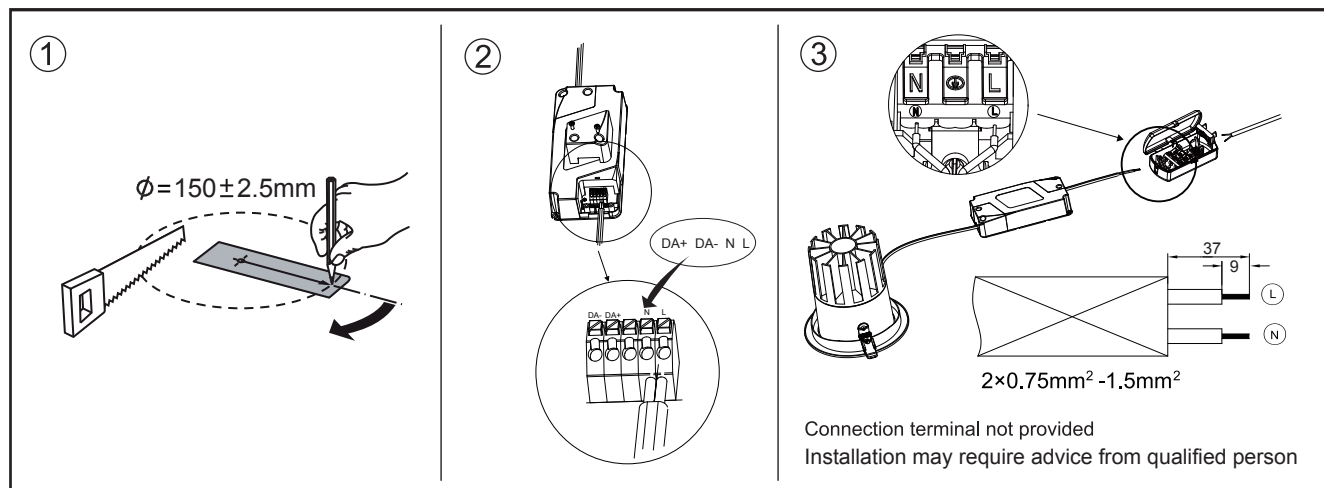

LED Spot Performer RA DALI

Type	CCT	kg
LED SP-RA-P 30W-DALI	3000K	0.9 kg
	4000K	0.9 kg
LED SP-RA-P 45W-DALI	3000K	1.3 kg
	4000K	1.3 kg

Type	A(mm)	B(mm)	C(mm)
LED SP-RA-P 30W-DALI	152	540	285
LED SP-RA-P 45W-DALI	190	575	320

Type	H(mm)	Ø (mm)	D (mm)
LED SP-RA-P 30W-DALI	127	125	135
LED SP-RA-P 45W-DALI	163	150	170

If the external flexible cable or cord of this luminaire is damaged, it shall be exclusively replaced by the manufacturer or his service agent or a similar qualified person in order to avoid a hazard.