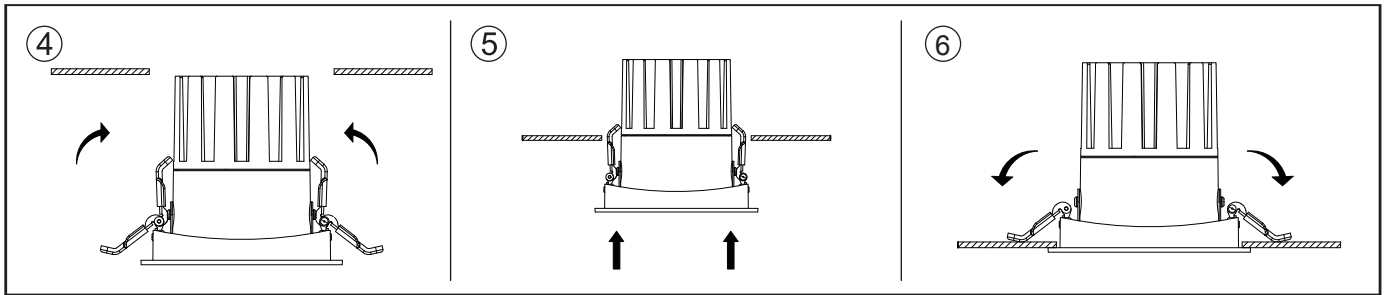

LED Spot Performer RA DALI

Type	CCT	kg
LED SP-RA-P 30W-DALI	3000K	0.9 kg
	4000K	0.9 kg
LED SP-RA-P 45W-DALI	3000K	1.3 kg
	4000K	1.3 kg

Type	A(mm)	B(mm)	C(mm)
LED SP-RA-P 30W-DALI	152	540	285
LED SP-RA-P 45W-DALI	190	575	320

Type	H(mm)	Ø (mm)	D (mm)
LED SP-RA-P 30W-DALI	127	125	135
LED SP-RA-P 45W-DALI	163	150	170

If the external flexible cable or cord of this luminaire is damaged, it shall be exclusively replaced by the manufacturer or his service agent or a similar qualified person in order to avoid a hazard.