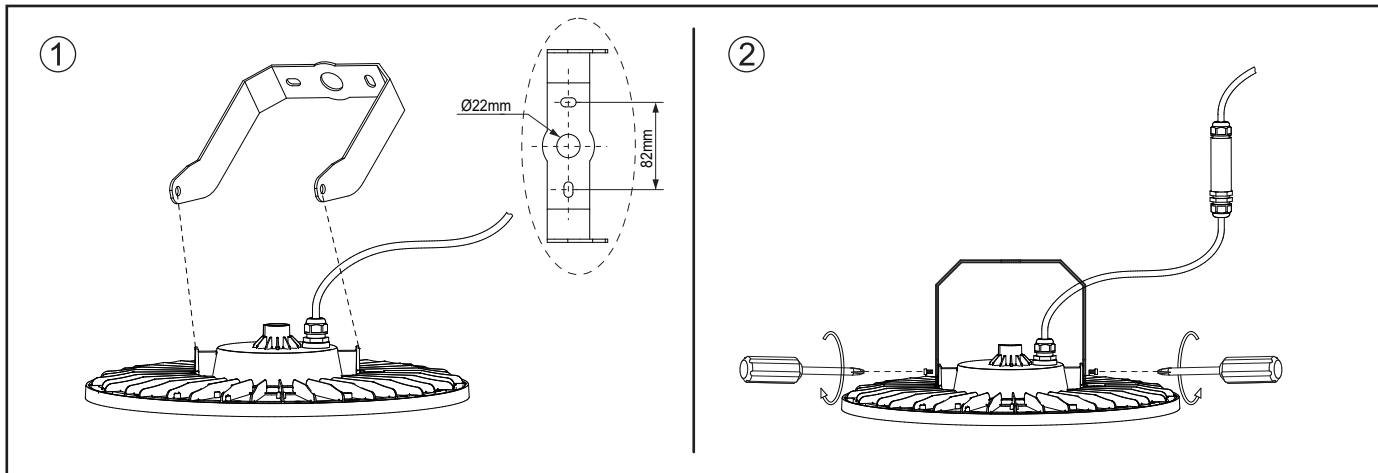

Highbay Bracket

Item Code	kg
545098000600	0.538kg
545098000500	0.36kg

Bracket Model	L (mm)	W (mm)	H (mm)
LED HB-P4 BRACKET D420	225	181	62
LED HB-P4 BRACKET D330	188	158	58

Luminaire Model	Bracket Model
LED HB-P4 80W	LED HB-P4 BRACKET D330
LED HB-P4 115W	LED HB-P4 BRACKET D330
LED HB-P4 155W	LED HB-P4 BRACKET D420
LED HB-P4 230W	LED HB-P4 BRACKET D420