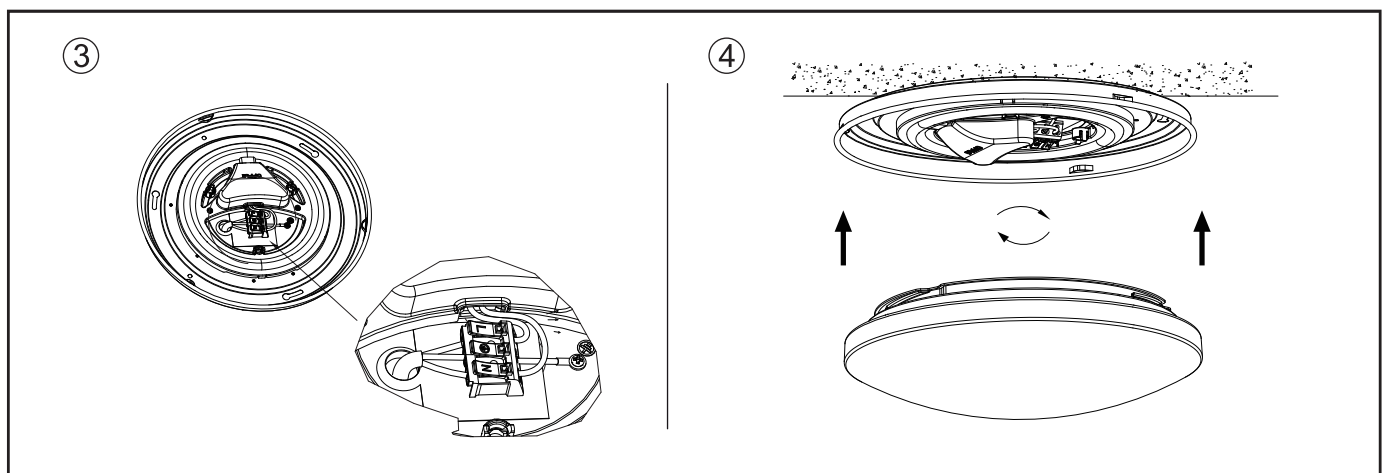

## LED Ceiling Luminaires

Art. Code	Family Name	CCT	kg	IP
520020000100	Apollo	2700K	0.43kg	IP20
520020000200	Apollo	4000K	0.43kg	IP20
520021000300	Apollo	2700K	0.60kg	IP44
520021000400	Apollo	4000K	0.60kg	IP44