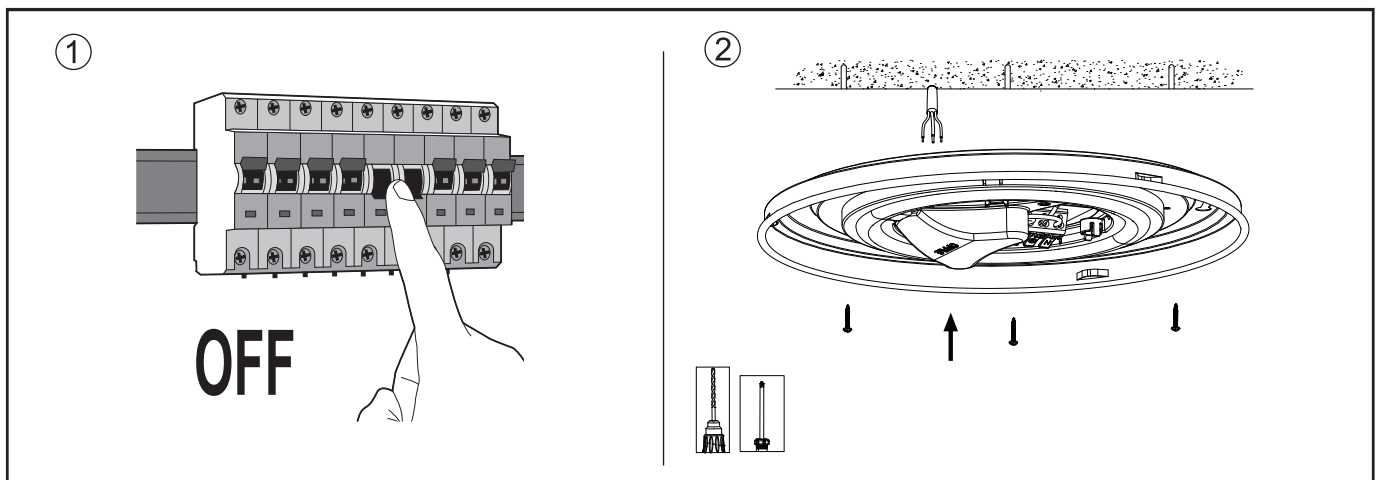

## LED Ceiling Luminaires

Art. Code	Family Name	CCT	kg	IP
520020000100	Apollo	2700K	0.43kg	IP20
520020000200	Apollo	4000K	0.43kg	IP20
520021000300	Apollo	2700K	0.60kg	IP44
520021000400	Apollo	4000K	0.60kg	IP44