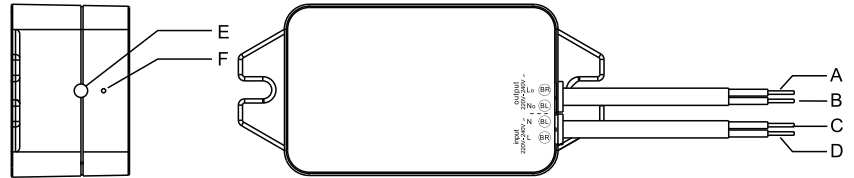

OP-RY-CBX-TRIAC-1-250W-BLEmesh

Version date 01-05-2022
www.opple.com

Item Code		
821017001200	0.065Kg	

Screws should be purchased seperately.

Data sheet	
Item	Dimensions
A1	88mm ± 0.1
A2	76.2mm ± 0.1
A3	64.6mm ± 0.1
A4	122.6mm ± 5
A5	8mm ± 1
A6	20mm ± 3
A7	1.5mm ± 0.1
B1	41.2mm ± 0.1
B2	4.3mm ± 0.1
C1	28mm ± 0.1
C2	2mm ± 0.1
a	0.75mm ² ± 0.1
D	2mm ± 0.1
Gross Weight: 0.094KG	

	Specification item	Definition	Remark
A	220V-240V~ Lo - Brown	Line output	
B	220V-240V~ No - Blue	Neutral output	
C	220V-240V~ N - Blue	Neutral input	
D	220V-240V~ L - Brown	Line input	
E	Push button	Reset button	
F	LED light	LED light	