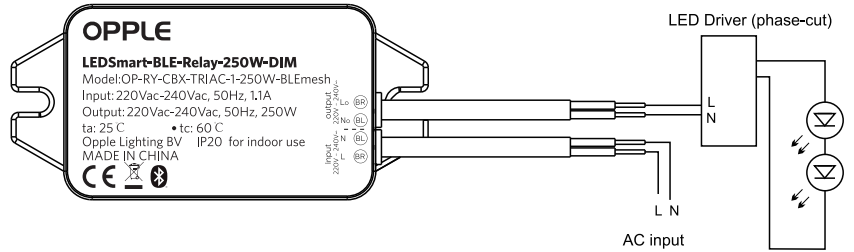

OP-RY-CBX-TRIAC-1-250W-BLEmesh

Version date 01-05-2022
www.opple.com

Item Code		
821017001200	0.065Kg	

Screws should be purchased seperately.

Data sheet	
Item	Dimensions
A1	88mm ± 0.1
A2	76.2mm ± 0.1
A3	64.6mm ± 0.1
A4	122.6mm ± 5
A5	8mm ± 1
A6	20mm ± 3
A7	1.5mm ± 0.1
B1	41.2mm ± 0.1
B2	4.3mm ± 0.1
C1	28mm ± 0.1
C2	2mm ± 0.1
a	0.75mm ² ± 0.1
D	2mm ± 0.1
Gross Weight: 0.094KG	

	Specification item	Definition	Remark
A	220V-240V~ Lo - Brown	Line output	
B	220V-240V~ No - Blue	Neutral output	
C	220V-240V~ N - Blue	Neutral input	
D	220V-240V~ L - Brown	Line input	
E	Push button	Reset button	
F	LED light	LED light	