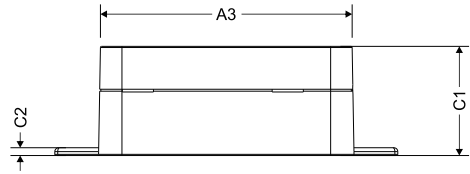

OP-RY-CBX-TRIAC-1-250W-BLEmesh

Version date 01-05-2022
www.opple.com

Item Code		
821017001200	0.065Kg	

Screws should be purchased seperately.

Data sheet	
Item	Dimensions
A1	88mm ± 0.1
A2	76.2mm ± 0.1
A3	64.6mm ± 0.1
A4	122.6mm ± 5
A5	8mm ± 1
A6	20mm ± 3
A7	1.5mm ± 0.1
B1	41.2mm ± 0.1
B2	4.3mm ± 0.1
C1	28mm ± 0.1
C2	2mm ± 0.1
a	0.75mm ² ± 0.1
D	2mm ± 0.1
Gross Weight: 0.094KG	

	Specification item	Definition	Remark
A	220V-240V~ Lo - Brown	Line output	
B	220V-240V~ No - Blue	Neutral output	
C	220V-240V~ N - Blue	Neutral input	
D	220V-240V~ L - Brown	Line input	
E	Push button	Reset button	
F	LED light	LED light	