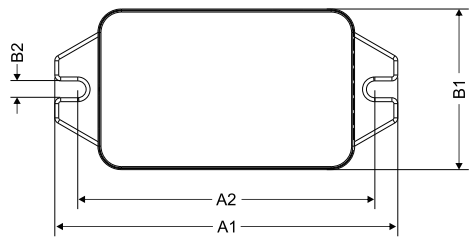

OP-RY-CBX-TRIAC-1-250W-BLEmesh

Version date 01-05-2022
www.opple.com

Item Code		
821017001200	0.065Kg	

Screws should be purchased seperately.

Data sheet	
Item	Dimensions
A1	88mm ± 0.1
A2	76.2mm ± 0.1
A3	64.6mm ± 0.1
A4	122.6mm ± 5
A5	8mm ± 1
A6	20mm ± 3
A7	1.5mm ± 0.1
B1	41.2mm ± 0.1
B2	4.3mm ± 0.1
C1	28mm ± 0.1
C2	2mm ± 0.1
a	0.75mm ² ± 0.1
D	2mm ± 0.1
Gross Weight: 0.094KG	

	Specification item	Definition	Remark
A	220V-240V~ Lo - Brown	Line output	
B	220V-240V~ No - Blue	Neutral output	
C	220V-240V~ N - Blue	Neutral input	
D	220V-240V~ L - Brown	Line input	
E	Push button	Reset button	
F	LED light	LED light	