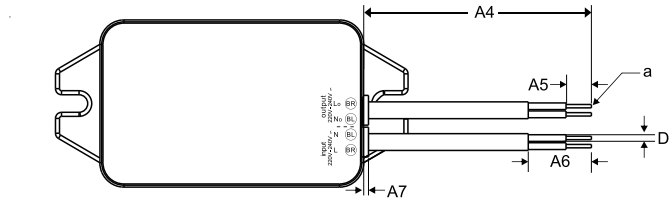

OP-RY-CBX-TRIAC-1-250W-BLEmesh

Version date 01-05-2022
www.opple.com

Item Code		
821017001200	0.065Kg	

Screws should be purchased seperately.

Data sheet	
Item	Dimensions
A1	88mm ± 0.1
A2	76.2mm ± 0.1
A3	64.6mm ± 0.1
A4	122.6mm ± 5
A5	8mm ± 1
A6	20mm ± 3
A7	1.5mm ± 0.1
B1	41.2mm ± 0.1
B2	4.3mm ± 0.1
C1	28mm ± 0.1
C2	2mm ± 0.1
a	0.75mm ² ± 0.1
D	2mm ± 0.1
Gross Weight: 0.094KG	

	Specification item	Definition	Remark
A	220V-240V~ Lo - Brown	Line output	
B	220V-240V~ No - Blue	Neutral output	
C	220V-240V~ N - Blue	Neutral input	
D	220V-240V~ L - Brown	Line input	
E	Push button	Reset button	
F	LED light	LED light	