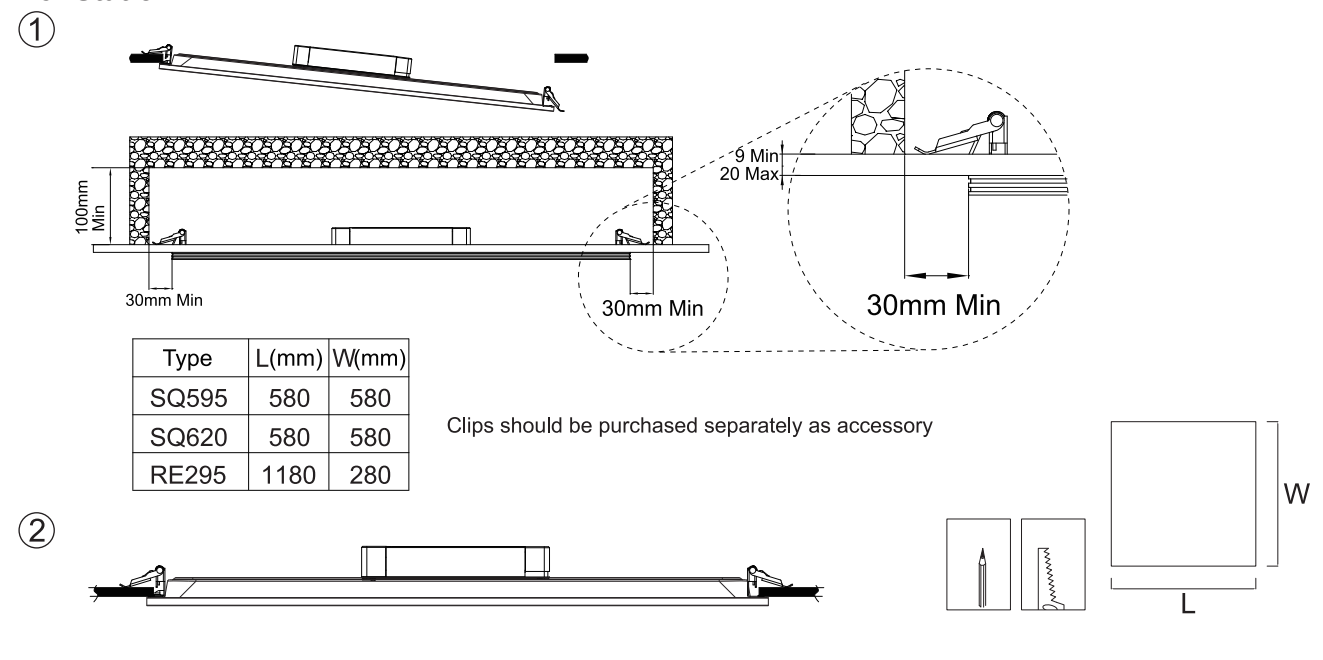

Recessed Mounting (Clips) For Static

Caution

The luminaire is only suitable for safety extra low voltage supply (<50Va.c.; <120Vd.c.).

The controlgear for the connection panel should be SELV.
It must be basic insulation between FELV and SELV, as is FELV and LV supply for 1-10V and DALI type.

For non-user replaceable light sources:
The light source contained in this luminaire shall only be replaced by the manufacturer or his service agent or a similar qualified person.

Caution: Any operation on LED module is forbidden while power-on.
Zur Vermeidung von Risiken müssen defekte Leitungen ausschließlich vom Hersteller, Inverkehrbringer oder Fachmann ausgetauscht werden.
Achtung: In Betrieb ist keine Arbeit am LED-Modul erlaubt.

Luminaires not suitable for covering with thermally insulating material.
Leuchten sind nicht mit thermisch isolierenden Materialien abzudecken.
In case of damage to the wire, it has to be replaced only by the manufacturer, distributor or by an expert, to avoid risks.