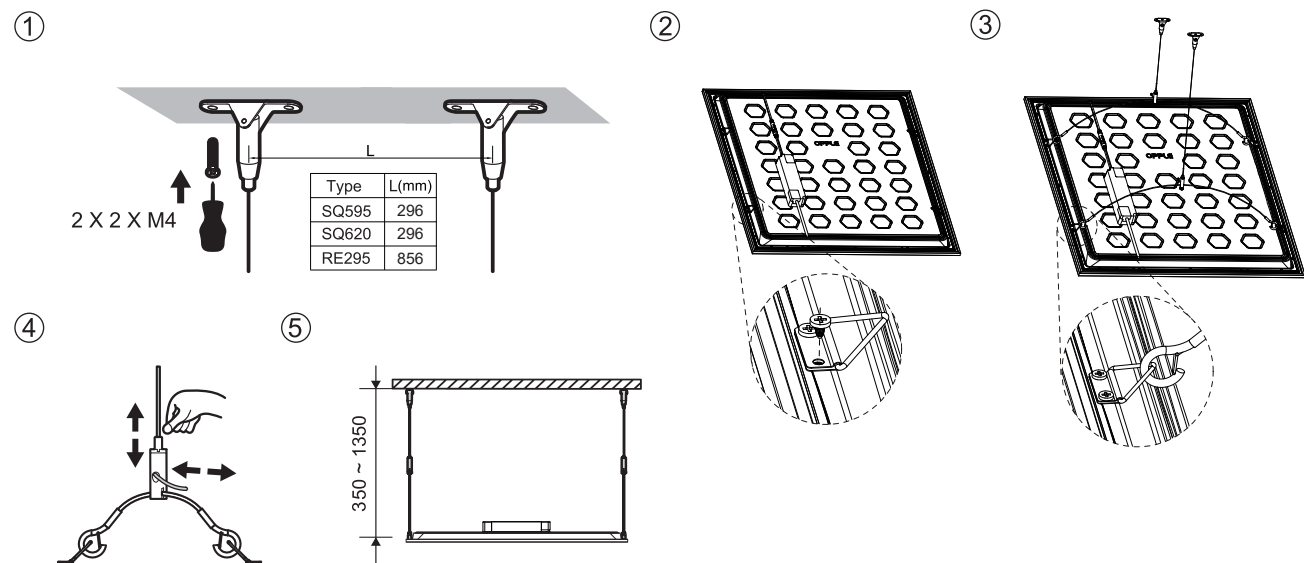

Suspension (Suspension kit to be purchased separately)