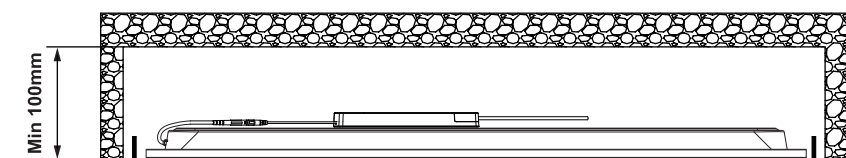

Item Code	Luminaire Description	CCT	kg
542003108500	LEDPanelS-P6 Sq595-30W-830-U19	3000K	1.93kg
542003108600	LEDPanelS-P6 Sq595-30W-840-U19	4000K	1.93kg
542003108700	LEDPanelS-P6 Re295-30W-830-U19	3000K	2.02kg
542003108800	LEDPanelS-P6 Re295-30W-840-U19	4000K	2.02kg
542003108900	LEDPanelS-P6 Sq620-30W-830-U19	3000K	2.06kg
542003109000	LEDPanelS-P6 Sq620-30W-840-U19	4000K	2.06kg
542003109100	LEDPanelS-P6 Sq620-30W-865-U19	6500K	2.06kg
542003111300	LEDPanelS-P6 Sq595-34W-830-U19	3000K	1.93kg
542003111400	LEDPanelS-P6 Sq595-34W-840-U19	4000K	1.93kg
542003111500	LEDPanelS-P6 Re295-34W-830-U19	3000K	2.02kg
542003111600	LEDPanelS-P6 Re295-34W-840-U19	4000K	2.02kg
542003111700	LEDPanelS-P6 Sq620-34W-830-U19	3000K	2.06kg
542003111800	LEDPanelS-P6 Sq620-34W-840-U19	4000K	2.06kg
542003111900	LEDPanelS-P6 Sq620-34W-865-U19	6500K	2.06kg
542003113400	LEDPanelS-P6 Sq595-34W-940-U19	4000K	1.93kg
542003113500	LEDPanelS-P6 Re295-34W-940-U19	4000K	2.02kg
542003113600	LEDPanelS-P6 Sq620-34W-940-U19	4000K	2.06kg
542098045500*	LEDPanelS-P Suspension-Kit-G6	/	0.16kg
140057770*	LEDPanelRc-SI-Mounting-Springs-595	/	0.13kg

* Accessories should be purchased separately.

Model Name	A(mm)	B(mm)	C(mm)
LED SPL-RC-P SQ595-30W	595	595	26
LED SPL-RC-P SQ595-34W	595	595	26
LED SPL-RC-P SQ620-30W	620	620	29
LED SPL-RC-P SQ620-34W	620	620	29
LED SPL-RC-P RE295-30W	295	1195	26
LED SPL-RC-P RE295-34W	295	1195	26

Light Source