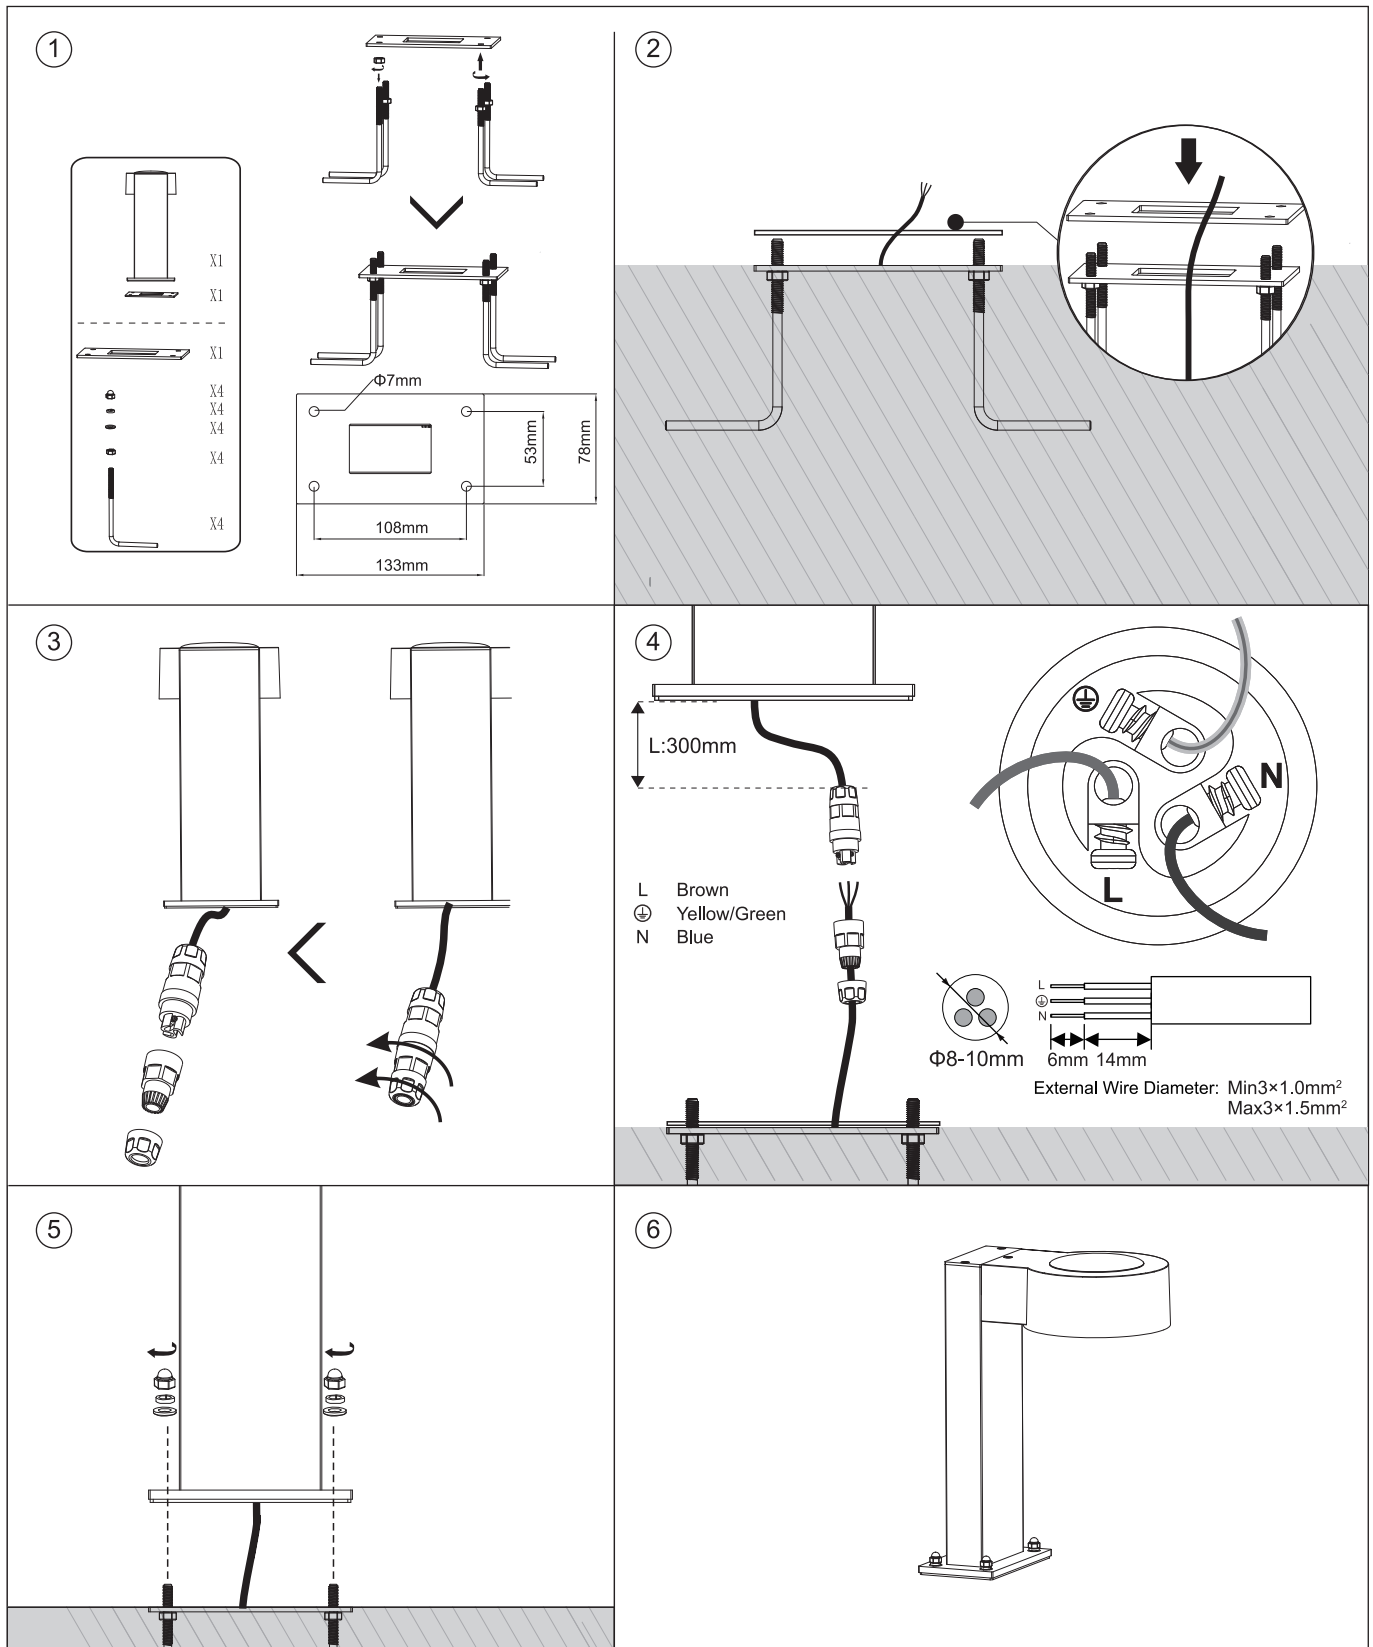

Concrete Mounting Kit for LED Bollard Luke

Data subject to change
Les données sont sujettes à modifications
Änderungen vorbehalten

Oppl Lighting Electronic (Zhongshan) Co., Ltd.
Building A, No.275 Dongan Bei Road, Haizhou District,
Guzhen Town, Zhongshan City, Guangdong, China.