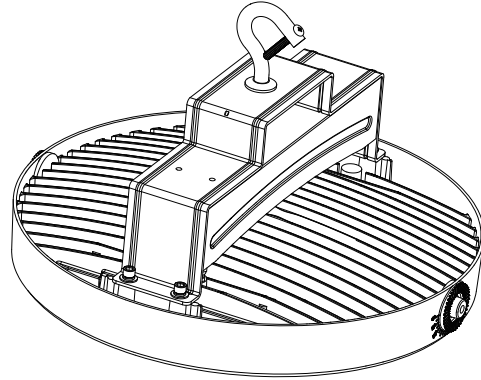

Accessories for optional installation

140044049	LED Highbay Pole Acc	0.50
140044050	LED Highbay Bracket Acc	0.75
140060030	LED Highbay Bracket Acc	0.70

Type	φ (mm)	D(mm)	H(mm)
LED HB-P3 80W	290	304	223
LED HB-P3 120W	290	304	223
LED HB-P3 160W	373	388	238

Connect wires

min. φ 7.4 max. φ 9mm

Cable: 60227IEC53 3x1.0~2.5mm²
60245IEC57 3x1.0~2.5mm²

Hook

Picture	Code	Specification
	A	M8×20
	B	Ø2.0×L1200

Warning: always take your responsibility to install the additional safety wire to ensure proper protection of your installation.