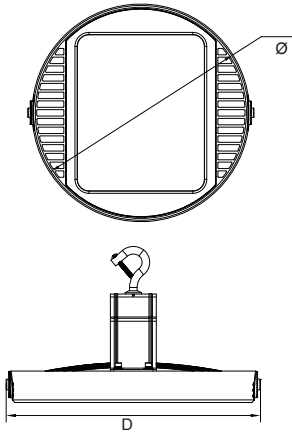

LED Highbay

Item Code	Power	CCT	kg
140057960	80W	4000K	4.2
140057961	80W	4000K	4.2
140057962	80W	4000K	4.2
140057963	120W	4000K	4.2
140057964	120W	4000K	4.2
140057965	120W	4000K	4.2
140057966	160W	4000K	6.0
140057967	160W	4000K	6.0
140057968	160W	4000K	6.0

Accessories for optional installation

140044049	LED Highbay Pole Acc	0.50
140044050	LED Highbay Bracket Acc	0.75
140060030	LED Highbay Bracket Acc	0.70

Type	φ (mm)	D(mm)	H(mm)
LED HB-P3 80W	290	304	223
LED HB-P3 120W	290	304	223
LED HB-P3 160W	373	388	238

Connect wires

min. φ 7.4 max. φ 9mm

Cable: 60227IEC53 3x1.0~2.5mm²
60245IEC57 3x1.0~2.5mm²

Hook

Picture	Code	Specification
	A	M8×20
	B	Ø2.0×L1200

Warning: always take your responsibility to install the additional safety wire to ensure proper protection of your installation.