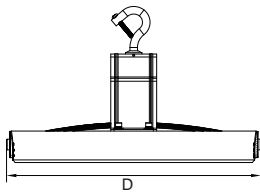

Connect wires

Hook

Picture	Code	Specification
	A	M8×20
	B	Ø2.0×L1200

Warning: always take your responsibility to install the additional safety wire to ensure proper protection of your installation.