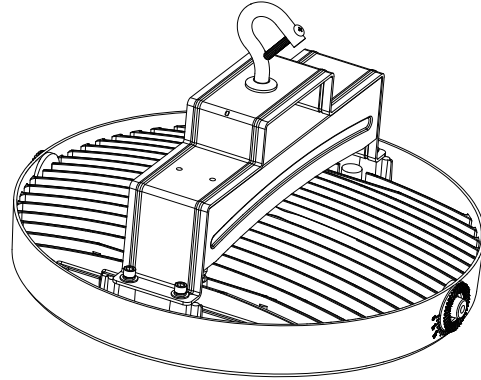

Accessories for optional installation		
140044049	LED Highbay Pole Acc	0.50
140044050	LED Highbay Bracket Acc	0.75
140060030	LED Highbay Bracket Acc	0.70

Type	φ (mm)	D(mm)	H(mm)
LED HB-P3 80W DALI	290	304	223
LED HB-P3 120W DALI	290	304	223
LED HB-P3 160W DALI	373	388	238

Connect wires

Hook

Picture	Code	Specification
	A	M8×20
	B	Ø2.0×L1200

Warning: always take your responsibility to install the additional safety wire to ensure proper protection of your installation.