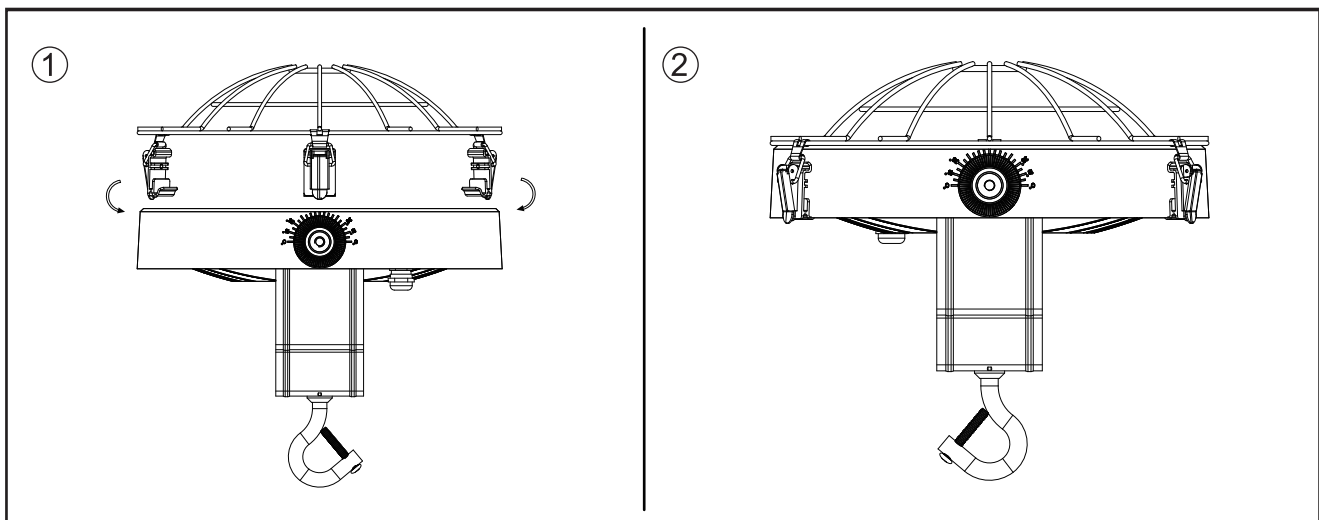

## LED Highbay Performer Ballproof

<div style="border: 1px solid black; padding: 2px; display: inline-block;">Item Code</div>	<div style="border: 1px solid black; padding: 2px; display: inline-block;">kg</div>	
140064595	0.24kg	
140064594	0.34kg	

	<table border="1"> <thead> <tr> <th>Type</th> <th>L (mm)</th> <th>H(mm)</th> </tr> </thead> <tbody> <tr> <td>LED HB3-BP-80-120</td> <td>Ø291</td> <td>55.6</td> </tr> <tr> <td>LED HB3-BP-160</td> <td>Ø371</td> <td>65.6</td> </tr> </tbody> </table>	Type	L (mm)	H(mm)	LED HB3-BP-80-120	Ø291	55.6	LED HB3-BP-160	Ø371	65.6
Type	L (mm)	H(mm)								
LED HB3-BP-80-120	Ø291	55.6								
LED HB3-BP-160	Ø371	65.6								