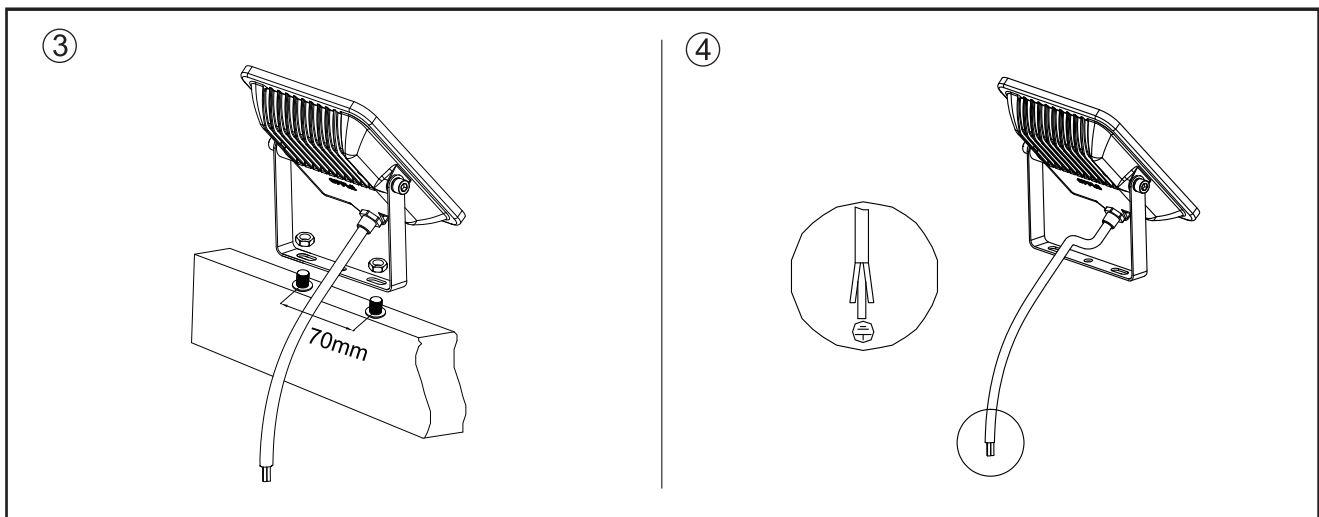

Model	L (mm)	W (mm)	H (mm)	D (mm)
LED FL-E R150-10W	150	130	45	116
LED FL-E R150-20W	150	130	45	116

- a) Operating position: yards, buildings, squares, etc.
- b) Weight and overall dimensions of the floodlight:  
10W 150×130×45mm 0.54kg  
20W 150×130×45mm 0.54kg
- c) Range of mounting heights : from ground to buildings.
- d) Suitability for use outdoors .