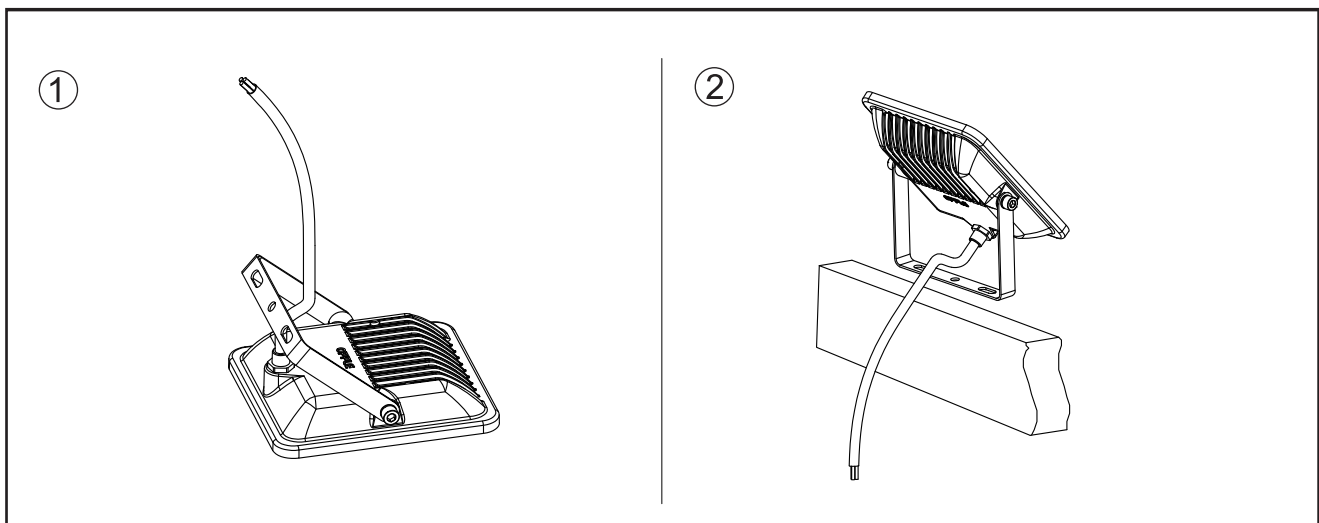

Model	L (mm)	W (mm)	H (mm)	D (mm)
LED FL-E R150-10W	150	130	45	116
LED FL-E R150-20W	150	130	45	116

- a) Operating position: yards, buildings, squares, etc.
- b) Weight and overall dimensions of the floodlight:  
10W 150×130×45mm 0.54kg  
20W 150×130×45mm 0.54kg
- c) Range of mounting heights : from ground to buildings.
- d) Suitability for use outdoors .