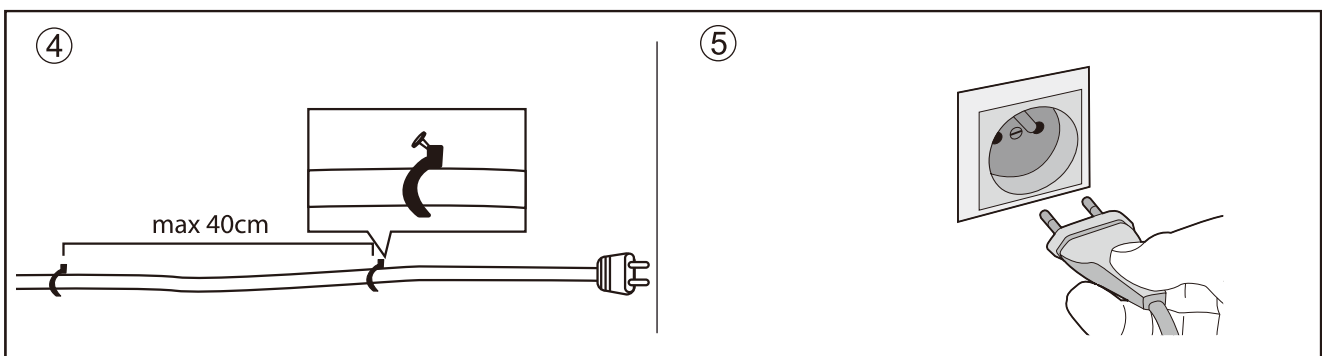

LED T5 batten Ecomax

Version date 05-20-2014
www.opple.com

Item Code	CCT	length (mm)	kg
140043898	3000K	600	0.14
140043899	4000K	600	0.14
140043900	3000K	1200	0.245
140043901	4000K	1200	0.245

Opplé Lighting Electronic (Zhongshan) Co., Ltd.
 528422
 Building A, No.275 Dongan Bei Road,
 Haizhou District, Guzhen Town,
 Zhongshan City, Guangdong, China.