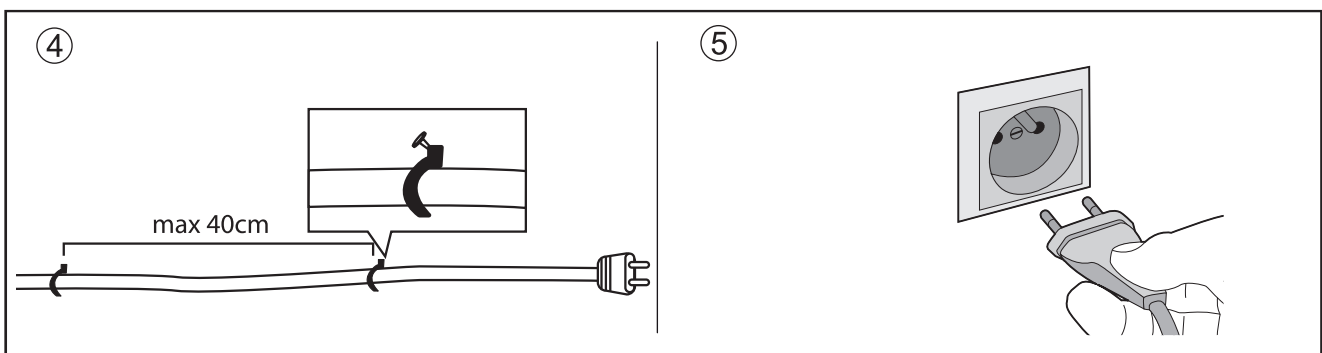

LED T5 batten DIM

Version date 06-14-2017
www.opple.com

Item Code	CCT	length (mm)	kg
140062783	4000K	600	0.29
140062784	3000K	600	0.29
140062785	4000K	1200	0.41
140062786	3000K	1200	0.41

Opplé Lighting Electronic (Zhongshan) Co., Ltd.
528422
Building A, No.275 Dongan Bei Road,
Haizhou District, Guzhen Town,
Zhongshan City, Guangdong, China.