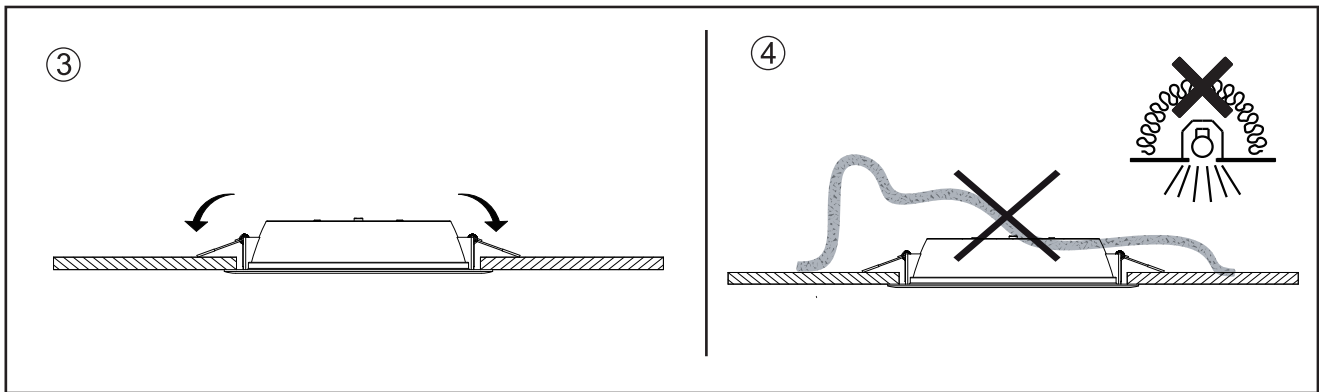

LED Downlight Basic

Item Code	CCT	kg
540001000510	4000K	0.15kg
540001000410	4000K	0.25kg

Type	A (mm)	B (mm)	C (mm)
LED DL-RC-B Rd150 12W	120	330	330
LED DL-RC-B Rd200 22W	120	380	380

Type	Ø (mm)	H (mm)
LED DL-RC-B Rd150 12W	162	45
LED DL-RC-B Rd200 22W	213	45

Type	Ø (mm)
LED DL-RC-B Rd150 12W	150
LED DL-RC-B Rd200 22W	200

Luminaires not suitable for covering with thermally insulating material.
Leuchten sind nicht mit thermisch isolierenden Materialien abzudecken.