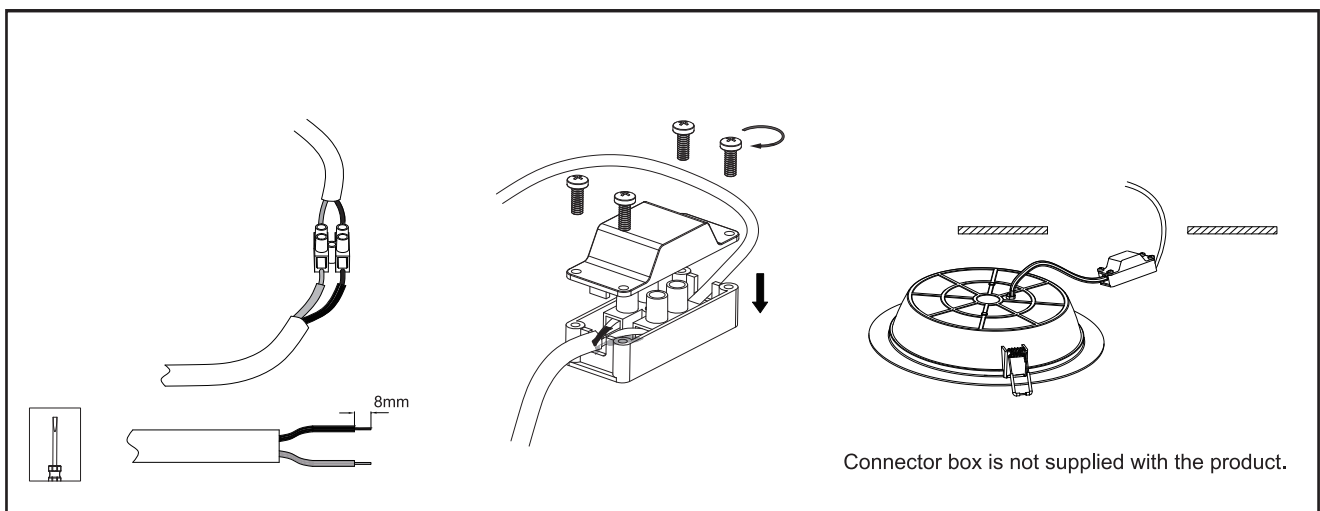

LED Downlight Basic

Item Code	CCT	kg
540001000510	4000K	0.15kg
540001000410	4000K	0.25kg

Type	A (mm)	B (mm)	C (mm)
LED DL-RC-B Rd150 12W	120	330	330
LED DL-RC-B Rd200 22W	120	380	380

Type	Ø (mm)	H (mm)
LED DL-RC-B Rd150 12W	162	45
LED DL-RC-B Rd200 22W	213	45

Type	Ø (mm)
LED DL-RC-B Rd150 12W	150
LED DL-RC-B Rd200 22W	200

Luminaires not suitable for covering with thermally insulating material.
Leuchten sind nicht mit thermisch isolierenden Materialien abzudecken.