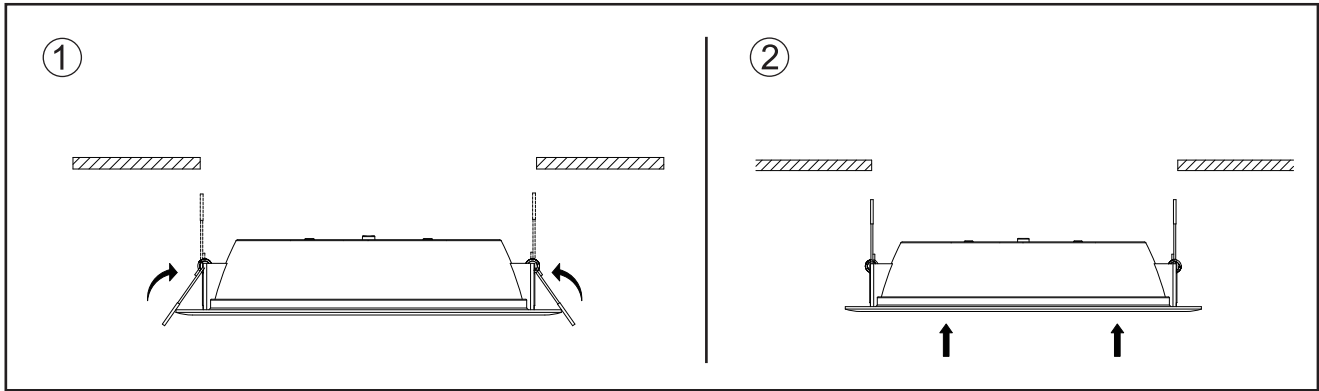

LED Downlight Basic

Item Code	CCT	kg
540001000510	4000K	0.15kg
540001000410	4000K	0.25kg

Type	A (mm)	B (mm)	C (mm)
LED DL-RC-B Rd150 12W	120	330	330
LED DL-RC-B Rd200 22W	120	380	380

Type	Ø (mm)	H (mm)
LED DL-RC-B Rd150 12W	162	45
LED DL-RC-B Rd200 22W	213	45

Type	Ø (mm)
LED DL-RC-B Rd150 12W	150
LED DL-RC-B Rd200 22W	200

Luminaires not suitable for covering with thermally insulating material.
Leuchten sind nicht mit thermisch isolierenden Materialien abzudecken.