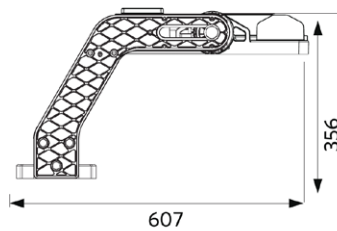

5 ANOS DE GARANTIA

Especificações Técnicas	
Vida útil (L70)	100.000 h
Vida útil (L80)	100.000 h
Ciclos on/off	100.000
Mac Adam (SDCM)	6
Regulação	DALI2
Acabamento	Preto
CRI	> 70
IP	IP66
Resistência ao impacto (IK)	IK08
Classe de proteção	I
Grupo de risco (EN 62471)	RG1
Controlador incluído (Sim/Não)	Não
Ensaio do fio incandescente	850°C
PF	≥ 0,9
Sobretensão	20 kV

Alimentação elétrica	
Frequência	50/60 Hz
Tensão nominal AC	220-240 V
DC input voltage	Ver anexo ao catálogo
	Especificações de ligação

Propriedades mecânicas	
Material da estrutura	Alumínio
Material ótico	Policarbonato
Revestimento	Policarbonato
Resistente para instalação à beira mar	Sim

Condições de aplicação	
Temperatura de funcionamento	-30-+45°C
Temperatura de aplicação	+25°C
Temperatura de armazenamento	-30-+50°C

Dimensões (mm)

LEDfloodOly-P Re600
600W & 800W