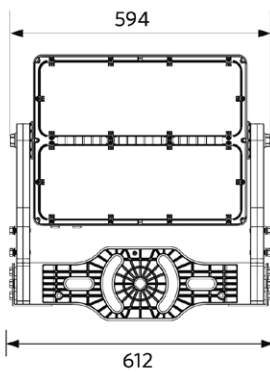

5 ANOS DE GARANTIA

Especificações Técnicas	
Vida útil (L70)	100.000 h
Vida útil (L80)	100.000 h
Ciclos on/off	100.000
Mac Adam (SDCM)	6
Regulação	DALI2
Acabamento	Preto
CRI	> 70
IP	IP66
Resistência ao impacto (IK)	IK08
Classe de proteção	I
Grupo de risco (EN 62471)	RG1
Controlador incluído (Sim/Não)	Não
Ensaio do fio incandescente	850°C
PF	≥ 0,9
Sobretensão	20 kV

Alimentação elétrica	
Frequência	50/60 Hz
Tensão nominal AC	220-240 V
DC input voltage	Ver anexo ao catálogo
	Especificações de ligação

Propriedades mecânicas	
Material da estrutura	Alumínio
Material ótico	Policarbonato
Revestimento	Policarbonato
Resistente para instalação à beira mar	Sim

Condições de aplicação	
Temperatura de funcionamento	-30-+45°C
Temperatura de aplicação	+25°C
Temperatura de armazenamento	-30-+50°C

Dimensões (mm)

LEDfloodOly-P Re600
600W & 800W