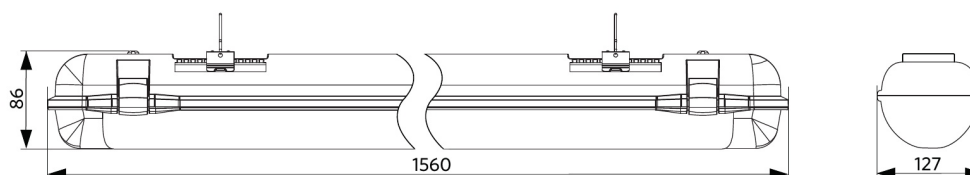

## Maatschets (mm)

LEDWaterproof-CLA-E L650

LEDWaterproof-CLA-E L1250

LEDWaterproof-CLA-E L1550