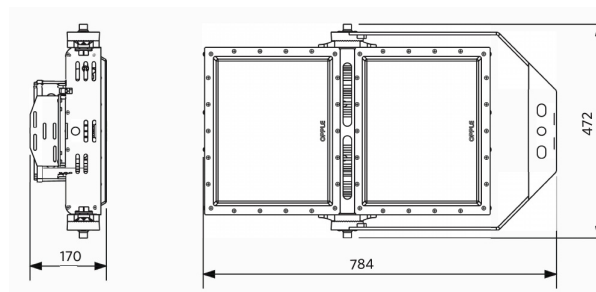

LEDfloodHO-P-620W
(+MountingKit-2Mod)