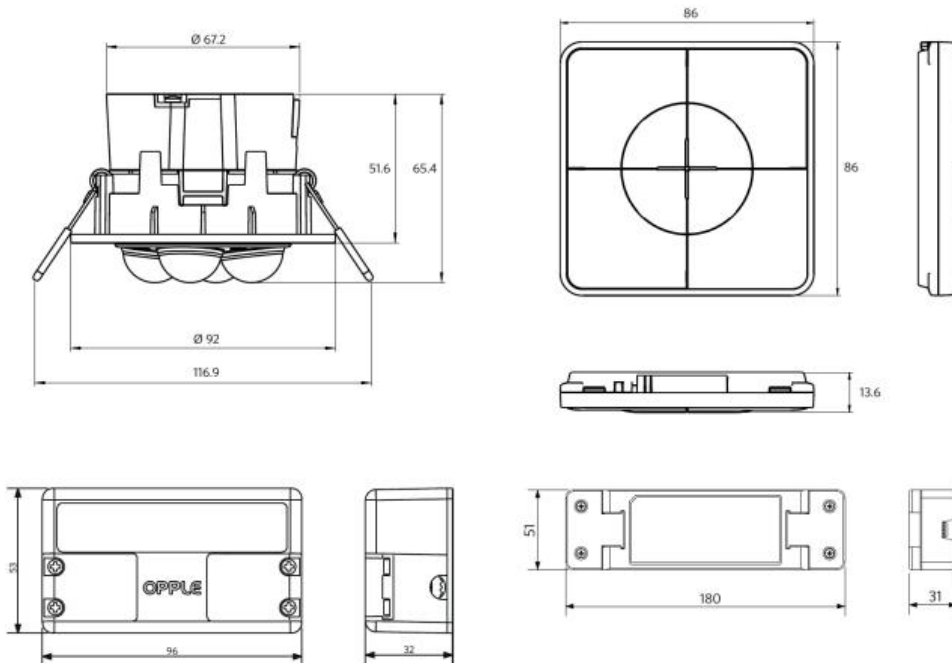

Accessories

140063563
LEDsmartlight-Rc-Sensor

140063564
LEDsmartlight-Switch

506006003100
LEDsmart-Relay-500W

Sensor range:10m

Dimensional Drawing (mm)

Installation Opening Drawing (mm)

LEDsmartlight-Rc-Sensor
 $\varnothing 76$