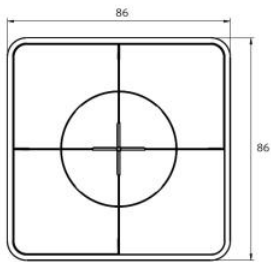

Accessories

140063563
LED Smartlight Rc-Sensor

560098000600
LED Smart-Sensor Surface-Module-WH

140063564
LED Smartlight-Switch

506006003100
LED Smart-Relay-500W

Sensor range:10m

Dimensional Drawing (mm)

Installation Opening Drawing (mm)