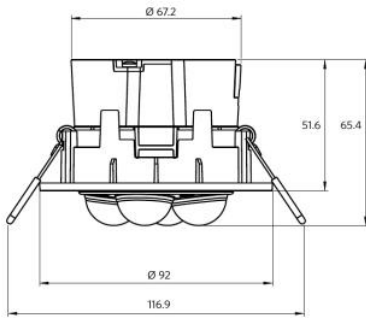

Accessories

140063563
LED Smartlight Rc-Sensor

560098000600
LED Smart-Sensor Surface-Module-WH

140063564
LED Smartlight-Switch

506006003100
LED Smart-Relay-500W

Sensor range:10m

Dimensional Drawing (mm)

Installation Opening Drawing (mm)