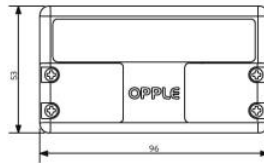

Accessories

140063563
LED Smartlight Rc-Sensor

560098000600
LED Smart-Sensor Surface-Module-WH

140063564
LED Smartlight-Switch

506006003100
LED Smart-Relay-500W

Sensor range:10m

Dimensional Drawing (mm)

Installation Opening Drawing (mm)