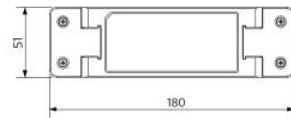

Accessories

140063563
LED Smartlight Rc-Sensor

560098000600
LED Smart-Sensor Surface-Module-WH

140063564
LED Smartlight-Switch

506006003100
LED Smart-Relay-500W

Sensor range:10m

Dimensional Drawing (mm)

Installation Opening Drawing (mm)