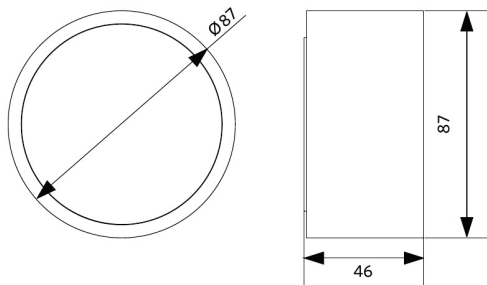

Technical Specifications	
Lifetime (L70)	50,000 h
Lifetime (L80)	30,000 h
On-/Off-cycles	100,000
Dimmability	On-Off
Beam angle	100°
Finishing	White RAL9003 / Black
Colour rendering index CRI	≥ 80
Degree of protection (IP)	IP20
Impact strength	IK02
Protection class	II
Risk group (EN 62471)	RG0
With control gear	Yes
Displacement factor (DF)	≥ 0.9

Electrical Supply	
Frequency	50/60 Hz
Nominal voltage	220-240 V AC
DC input voltage	No

Mechanical Properties	
Housing material	Aluminium
Optical material	Polycarbonate

Ambient Conditions	
Operating temperature	-10-+45°C
Application temperature	+25°C
Storage environment	-25-+50°C

Dimensional Drawing (mm)

LEDCeilingLu-E Rd87