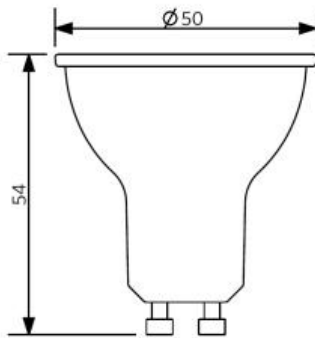

Dimensional Drawing (mm)

LED-E-GU10-3,5W