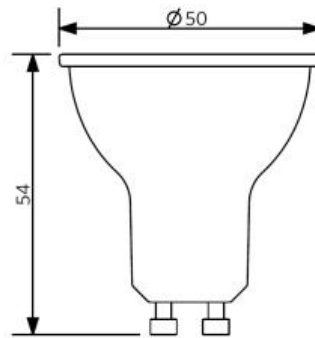

See appendix 1 for dimmer compatibility list

Specifications

Item Code	Item Description	Equivalent to (W)	Power (W)	Lumen	Efficacy (lm/W)	CCT (K)	Energy Level	Weight (kg/pc)
140060948	LED-E-GU10-3,5W-3000K-36D-DIM	Halogen 35W	3.5	245	70	3000	A+	0.03
140060952	LED-E-GU10-3,5W-4000K-36D-DIM	Halogen 35W	3.5	260	74	4000	A+	0.03
140060949	LED-E-GU10-5,2W-3000K-36D-DIM	Halogen 50W	5.2	350	67	3000	A+	0.04
140060953	LED-E-GU10-5,2W-4000K-36D-DIM	Halogen 50W	5.2	360	69	4000	A+	0.04
140060951	LED-E-GU10-7,5W-3000K-36D-DIM	Halogen 75W	7.5	565	75	3000	A+	0.06
140060955	LED-E-GU10-7,5W-4000K-36D-DIM	Halogen 75W	7.5	575	77	4000	A+	0.06

Ambient Conditions

Operating temperature	-20 ~ 40 °C
Application temperature	25 °C
Storage environment	-25 ~ 50 °C

Dimensional Drawing (mm)

LED-E-GU10-3,5W

LED-E-GU10-5,2W

LED-E-GU10-7,5W