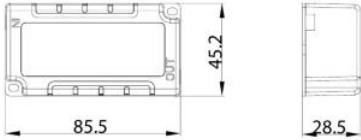

## Dimensional Drawing (mm)

LED HRS 7W Dim 2700K 30D Ava

LED HRS 9W Dim 2700K 30D Ava

LED HRS 7W Dim 2700K 30D Ava IP44

LED HRS 7W Dim 2700K 30D Ava  
Driver