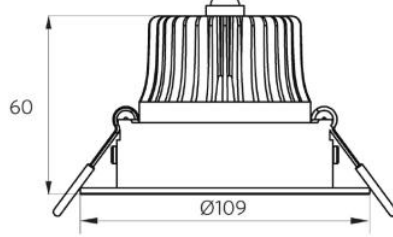

LED HRS 9W Dim 2700K 30D Ava