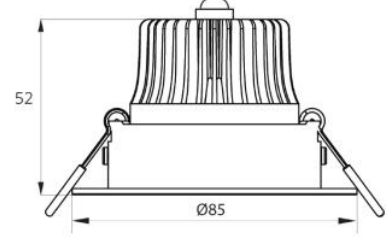

## Dimensional Drawing (mm)

LED HRS 7W Dim 2700K 30D Ava

LED HRS 9W Dim 2700K 30D Ava

LED HRS 7W Dim 2700K 30D Ava IP44

LED HRS 7W Dim 2700K 30D Ava  
Driver