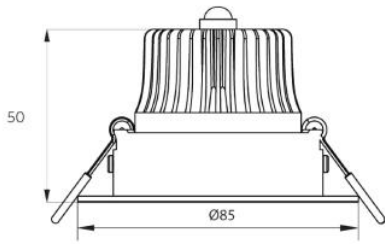

Dimensional Drawing (mm)

LED HRS 7W Dim 2700K 30D Ava