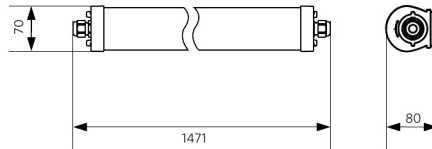

LEDWaterproof-B L1450-50W-4000-WT
LEDWaterproof-B L1450-50W-6500-WT