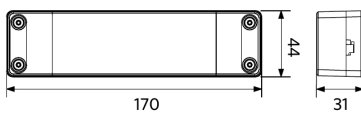

## Produktmaße (mm)

LEDPanelRc-S5 Sq620

LEDPanelRc-S5 Re295

LEDPanelRc-S5  
Driver On/Off

LEDPanelRc-S5  
Driver Dim

LEDPanelRc-S5  
Driver Tunable White