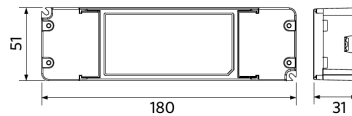

## Produktmaße (mm)

LEDPanelRc-S5 Sq620

LEDPanelRc-S5 Re295

LEDPanelRc-S5  
Driver On/Off

LEDPanelRc-S5  
Driver Dim

LEDPanelRc-S5  
Driver Tunable White