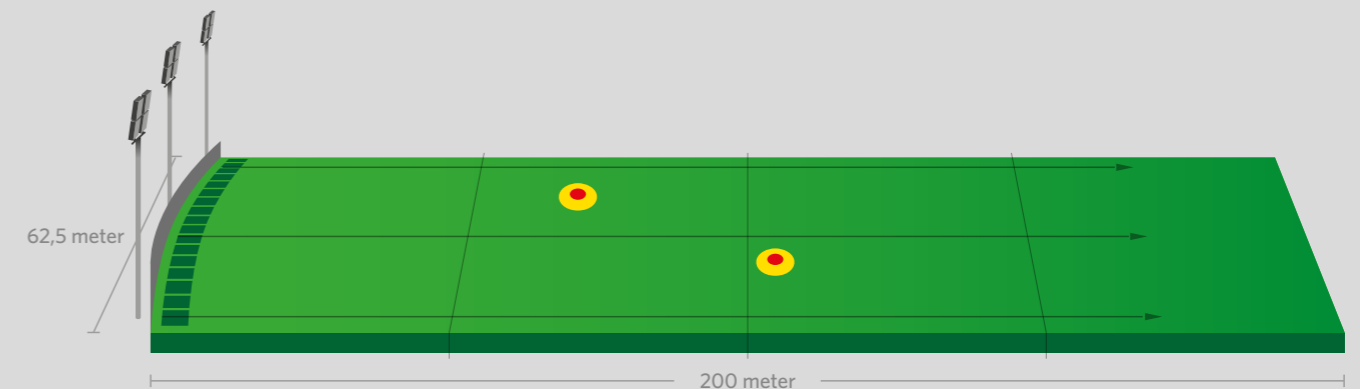

Post height	10-15m
Products	6x Flood HO 620W XN
Average vertical light intensity	>50lx
Colour rendering	>70

Surprise and delight your players with a brightly lit driving range.

Choose the perfect solution from our LED Flood range: